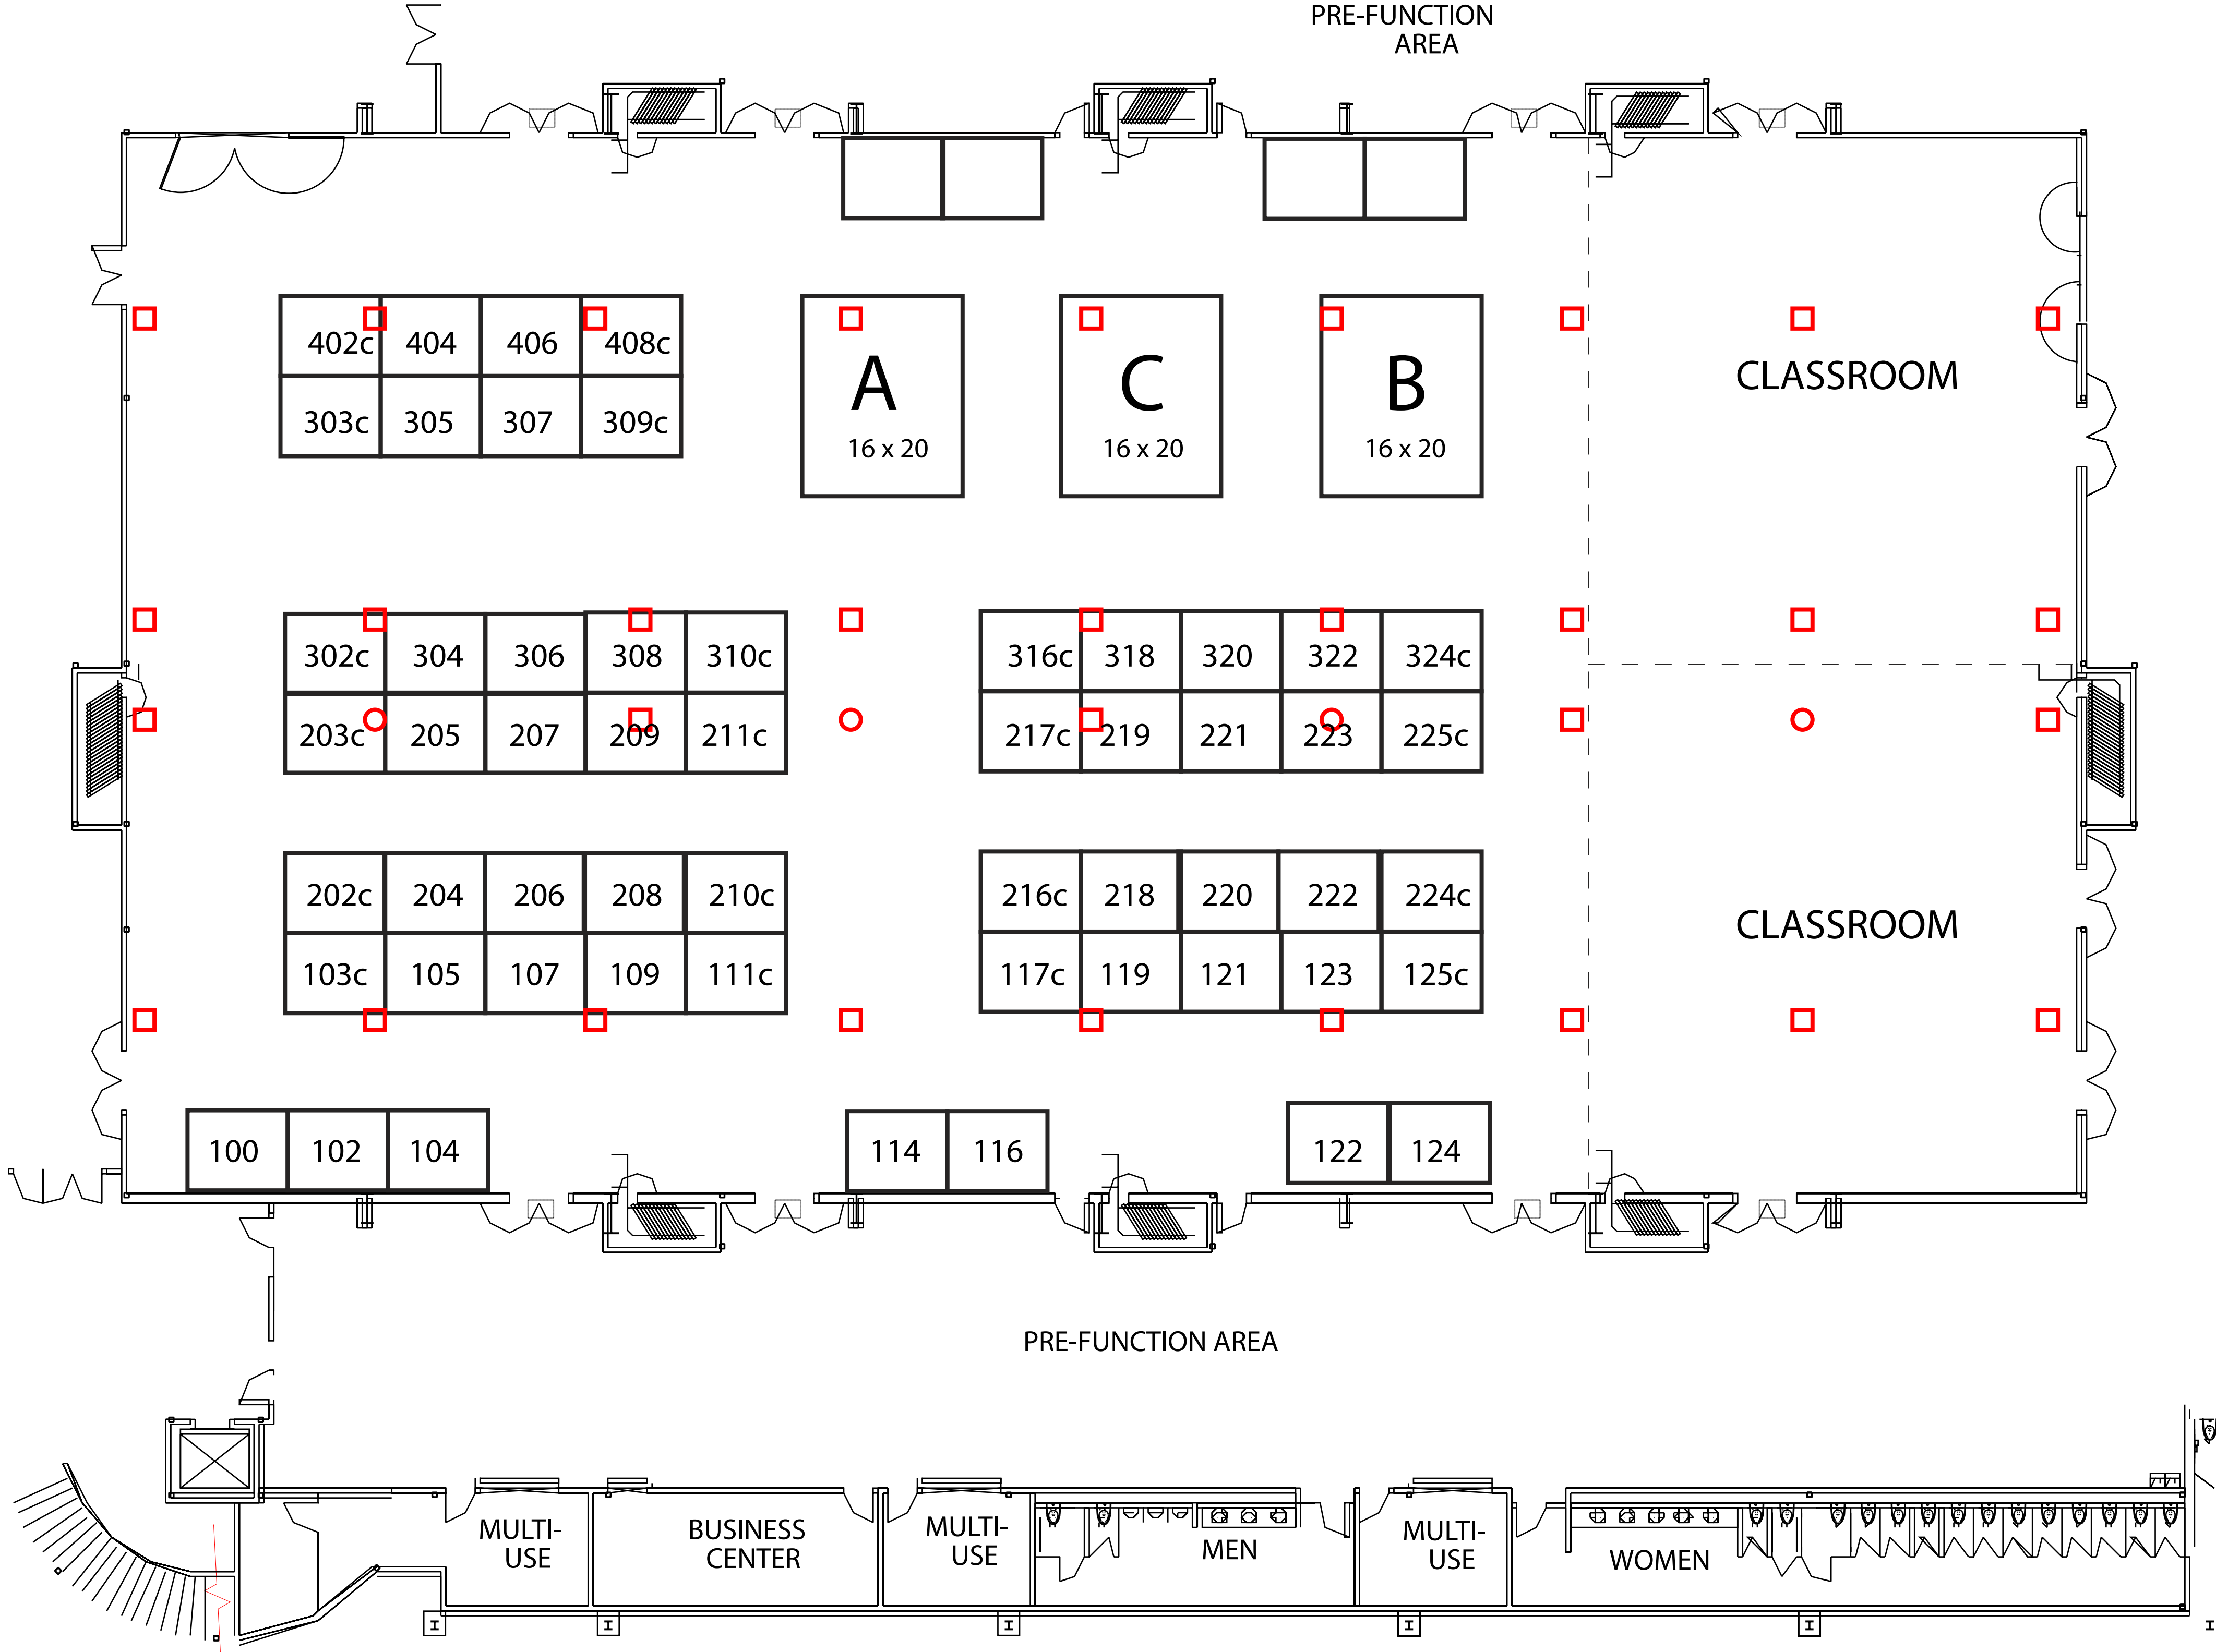

WACTAL 2010 Kalahari Resort

Suite I - VIII

60 - 10'x8' BOOTHS

SCALE: 1"=10'